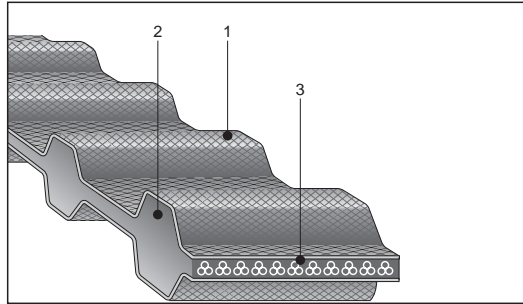

SYNCHRONOUS BELTS (RUBBER)

BANDO DOUBLE SIDED SYNCHRONOUS / STS BELTS

DOUBLE SIDED STS BELTS

DOUBLE SIDED SYNCHRONOUS BELTS

Construction

1: Nylon canvas 2: Chloroprene rubber backing 3: Glass fiber tensile member