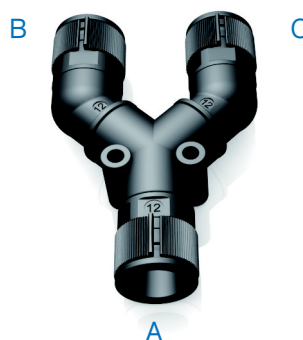

- Feature : CPS distributors guarantee elegant layout and save on cost instead of using distribution boxes. Available to use not only their basic shape TYC, TTC & TVC but also various configurations. One Standard model can be changed into 6 different shapes. Nominal width from 28, reduceable to 10.

## » Product size

Black	Gray	A	B	C	ØA	A1	ØB	B1	ØC	C1	ØG	F	H1	H	L
TYC-101010B	TYC-101010G	10.0	10.0	10.0	23.0	26.6	23.0	24.0	23.0	24.0	5.0	24.0	41.6	104.0	67.0
TYC-121010B	TYC-121010G	12.0	10.0	10.0	25.0	26.5	23.0	24.0	23.0	24.0	5.0	24.0	41.5	104.0	67.0
TYC-121210B	TYC-121210G	12.0	12.0	10.0	25.0	26.5	25.0	24.4	23.0	24.0	5.0	24.0	41.5	107.0	69.7
TYC-121212B	TYC-121212G	12.0	12.0	12.0	25.0	26.5	25.0	24.4	25.0	24.4	5.0	24.0	41.5	107.0	73.5
TYC-161010B	TYC-161010G	16.0	10.0	10.0	30.0	28.5	23.0	24.0	23.0	24.0	5.0	24.0	43.5	105.7	67.0
TYC-161210B	TYC-161210G	16.0	12.0	10.0	30.0	28.5	25.0	24.4	23.0	24.0	5.0	24.0	43.5	108.7	69.7
TYC-161212B	TYC-161212G	16.0	12.0	12.0	30.0	28.5	25.0	24.4	25.0	24.4	5.0	24.0	43.5	108.7	73.0
TYC-161616B	TYC-161616G	16.0	16.0	16.0	30.0	28.5	30.0	26.0	30.0	26.0	5.0	24.0	43.5	110.8	83.0
TYC-222222B	TYC-222222G	22.0	22.0	22.0	41.0	33.3	41.0	33.5	41.0	33.5	5.6	39.0	48.2	134.5	108.0
TYC-282222B	TYC-282222G	28.0	22.0	22.0	47.0	39.0	41.0	33.5	41.0	33.5	5.6	39.0	53.9	142.0	108.0
TYC-282822B	TYC-282822G	28.0	28.0	22.0	47.0	39.0	47.0	39.5	41.0	33.5	5.6	39.0	53.9	150.0	111.0
TYC-282828B	TYC-282828G	28.0	28.0	28.0	47.0	39.0	47.0	39.5	47.0	39.5	5.6	39.0	53.9	150.0	114.0