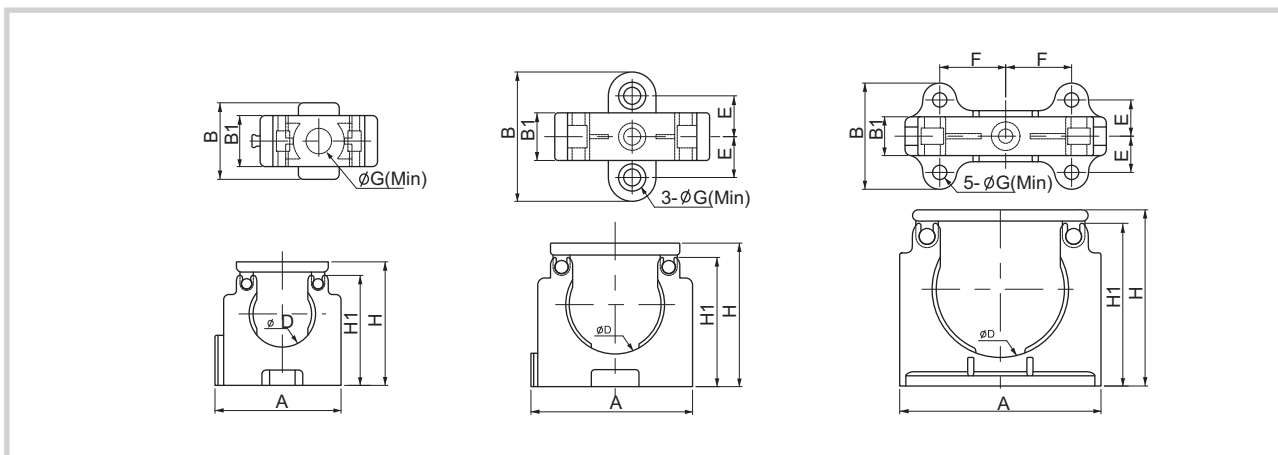

- Material : High Quality Polyamide 6
- The max, Instantaneous Temperature : -40°C to +105°C
- Short Term : up to +150°C
- Self-Extinguishing : UL94-HB / Free of Halogen Phosphorous and cadmium
- Color : Black & Gray
- Application : Fixing tubes
By making more screw holes, the clip is more stable and the hinge cover is easy to use. This new clip was developed to facilitate straight arrangement and be installable at any size.

» Product size

Black	Gray	Tube Size	ØD	A	H	H1	B	B1	E	F	ØG	Bolt
NFH-07B	NFH-07G	07	10,0	16,6	20,5	17,9	14,5	10,0	-	-	5,0	1-M4
NFH-10B	NFH-10G	10	13,0	23,0	24,2	21,6	15,0	10,0	-	-	5,0	1-M4
NFH-12B	NFH-12G	12	16,0	27,5	25,7	22,5	33,0	14,0	11,30	-	5,4	3-M5
NFH-16B	NFH-16G	16	21,5	34,2	33,0	29,5	36,0	14,0	12,00	-	5,4	3-M5
NFH-22B	NFH-22G	22	29,0	45,5	42,2	38,0	38,0	14,0	12,00	-	6,4	3-M6
NFH-28B	NFH-28G	28	35,0	55,0	49,8	45,3	37,0	14,0	12,50	17,00	6,4	5-M6
NFH-36B	NFH-36G	36	42,0	66,0	59,5	54,3	41,5	14,0	13,50	18,75	6,4	5-M6
NFH-48B	NFH-48G	48	54,0	84,9	73,2	66,9	41,5	14,0	13,50	28,00	6,4	5-M6
NFH-56B	NFH-56G	56	66,8	98,6	86,3	79,7	52,0	19,0	17,75	32,30	6,4	5-M6
NFH-70B	NFH-70G	70	82,0	121,0	105,8	97,6	63,0	23,0	21,50	39,50	8,4	5-M8
NFH-95B	NFH-95G	95	105,6	155,4	136,3	125,8	82,0	30,0	28,00	51,70	8,4	5-M8