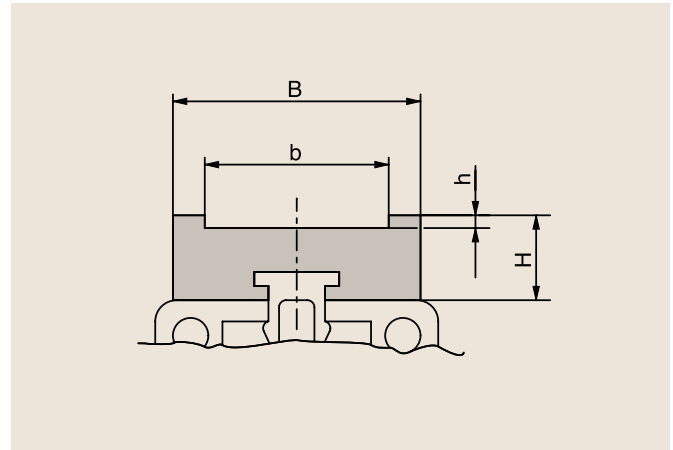

Guides for flat belts

TYPE FR

Belt type	B	b	H	h	Article no.	Availability
25/T5	35	26	12	1.8	231 512 014	○
32/T5	45	33	12	1.8	231 512 015	●
25/T10	35	26	12	3.8	231 512 016	●
32/T10	45	33	12	3.8	231 512 017	●

● Stocked ○ Available within 10 days Dimensions in mm

Guides for tracked flat belts

TYPE FK

Belt type	B	b	H	h	Article no.	Availability
25/TK5	28	6	12	3.5	231 513 021	○
32/TK5	35	6	12	3.5	231 513 022	○
32/TK10 (10 x 6)	35	9.5	12	4.0	231 513 023	●
50/TK10 (10 x 6)	55	9.5	12	4.0	231 513 024	●

● Stocked ○ Available within 10 days Dimensions in mm