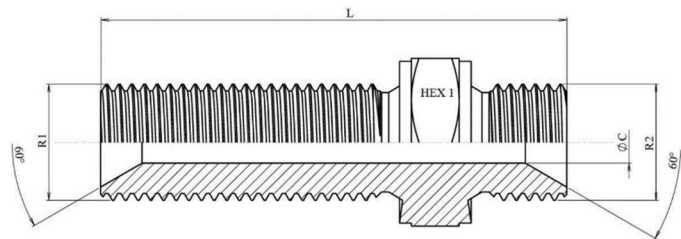

## Egyenes KK szerelőfalas BSPP-BSPP

Straight bulkhead adaptor without nuts (60°)

R1	R2	L	HEX 1	ØC
1/4" BSP	1/4" BSP	49	19	6
3/8" BSP	3/8" BSP	54	22	8
1/2" BSP	1/2" BSP	60,5	27	11
3/4" BSP	3/4" BSP	66	32	16
1" BSP	1" BSP	75	41	22
1"1/4 BSP	1"1/4 BSP	81	50	28,5
1"1/2 BSP	1"1/2 BSP	88	55	33